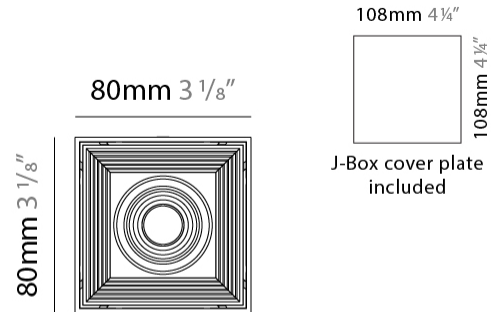

DAU SINGLE SURFACE

D92126R9-

base number Finish
Options

PROJECT
TYPE
SPECIFIER
QUANTITY
DATE

1. To build a product code in our configurator select the specify button on the base model # product page
2. To build a manual product code on this datasheet choose from the options listed below in blue font and add the suffix to the base model #

GENERAL

Series: Dau
Subseries: Dau Single
Brand: Milan
Division: Design
Mounting Type: Surface
Mounting Location: Ceiling
Subcategory: Downlight

PHYSICAL

Shape: Cube
Length (mm): 80
Length (in): 3 1/8
Width (mm): 80
Width (in): 3 1/8
Height (mm): 91
Height (in): 3 9/16
Light Distribution: Direct
Fixture Finish: BAL / MWL / BSL
Fixture Material: Extruded Aluminum

ELECTRICAL

Lamp Type: LED
Input Wattage (W): 10
Total Output Wattage (W): 9.3
Dimming: Tri-Mode (Non-Dimming and Phase Dimming (120Vac only) and 0-10V Dimming)
Driver Included: No
Driver Location: Remote
Driver Type: Constant Current
Input Voltage (V): 120 - 277
Constant Current (MA): 350

LED

Number of LEDs: 1
Color Temperature (°K): 3000
Max. Delivered Lumen (lm): 956
CRI: >90 CRI
Lamp Life (hrs): 50000

OPTICAL

RATINGS AND CERTIFICATIONS

Certified By: Certified for North American Standards
IP rating: IP20