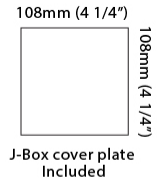

DAU SINGLE SURFACE

D93041-

base number   Finish
Options

PROJECT
TYPE
SPECIFIER
QUANTITY
DATE

1. To build a product code in our configurator select the specify button on the base model # product page
2. To build a manual product code on this datasheet choose from the options listed below in blue font and add the suffix to the base model #

GENERAL

Series: Dau
Subseries: Dau Single
Brand: Milan
Division: Design
Mounting Type: Surface
Mounting Location: Wall
Subcategory: Up/Down Light

PHYSICAL

Length (mm): 80
Length (in): 3 1/8
Height (mm): 80
Depth (mm): 101
Height (in): 3 1/8
Depth (in): 4
Extension (mm): 101
Extension (in): 4
Light Distribution: Direct / Indirect
Weight (kg): 0.82
Weight (lbs): 1.81
Fixture Finish: BAL / MWL / BSL
Fixture Material: Extruded Aluminum

ELECTRICAL

Number of Lamps: 1
Lamp Type: LED Retrofit
Lamp Shape: T4
Bulb Included: Bulb Not Included
Max. Wattage Per Lamp (W): 3.5
Lamp Base: G9
Input Voltage (V): 120Vac Direct Line

LED

OPTICAL

RATINGS AND CERTIFICATIONS

Certified By: Certified for North American Standards
IP rating: IP20