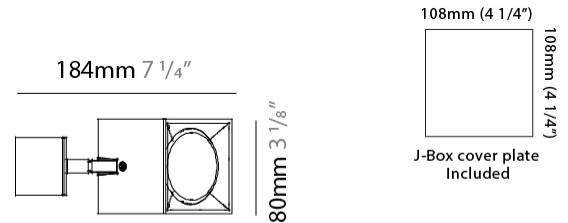

PROJECT	_____
TYPE	_____
SPECIFIER	_____
QUANTITY	_____
DATE	_____

DAU SINGLE SURFACE

D92019-

base number   Finish
Options

1. To build a product code in our configurator select the specify button on the base model # product page
2. To build a manual product code on this datasheet choose from the options listed below in blue font and add the suffix to the base model #

GENERAL

Series: Dau _____
Subseries: Dau Single _____
Brand: Milan _____
Division: Design _____
Mounting Type: Surface _____
Subcategory: Spots _____

PHYSICAL

Shape: Cube _____
Length (mm): 80 _____
Length (in): 3 1/8 _____
Width (mm): 83 _____
Width (in): 3 1/4 _____
Height (mm): 80 _____
Height (in): 3 1/8 _____
Max. Overall Height (mm): 160 _____
Max. Overall Height (in): 6 5/16 _____
Light Distribution: Adjustable / Direct _____
Weight (kg): 0.82 _____
Weight (lbs): 1.81 _____
Fixture Finish: [BAL / MWL / BSL](#) _____
Fixture Material: Extruded Aluminum _____

ELECTRICAL

Number of Lamps: 1 _____
Lamp Type: LED Retrofit _____
Lamp Shape: MR16 _____
Bulb Included: Bulb Not Included _____
Max. Wattage Per Lamp (W): 4 _____
Lamp Base: GU10 _____
Input Voltage (V): 120 _____

LED

OPTICAL

RATINGS AND CERTIFICATIONS

Certified By: Certified for North American Standards _____
IP rating: IP20 _____