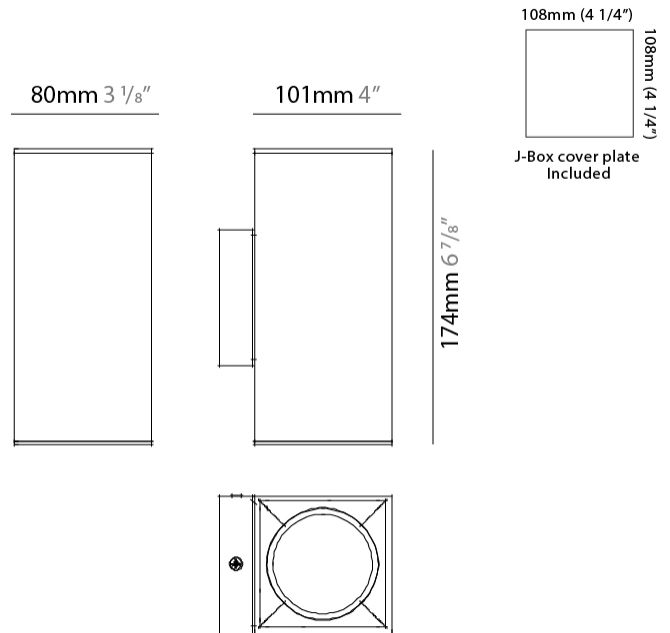

DAU SINGLE SURFACE

D93044-

base number   Finish
Options

1. To build a product code in our configurator select the specify button on the base model # product page
2. To build a manual product code on this datasheet choose from the options listed below in blue font and add the suffix to the base model #

GENERAL

Series: Dau
Subseries: Dau Single
Brand: Milan
Division: Design
Mounting Type: Surface
Mounting Location: Wall
Subcategory: Up/Down Light

PHYSICAL

Shape: Rectangle
Length (mm): 80
Length (in): 3 1/8
Height (mm): 174
Depth (mm): 101
Height (in): 6 9/11
Depth (in): 4
Extension (mm): 101
Extension (in): 4
Light Distribution: Direct / Indirect
Weight (kg): 1.23
Weight (lbs): 2.71
[Fixture Finish: BAL / MWL / BSL](#)
Fixture Material: Extruded Aluminum

ELECTRICAL

Number of Lamps: 2
Lamp Type: LED Retrofit
Lamp Shape: MR16
Bulb Included: Bulb Not Included
Max. Wattage Per Lamp (W): 5
Lamp Base: GU10
Input Voltage (V): 120Vac Direct Line

LED

OPTICAL

RATINGS AND CERTIFICATIONS

Certified By: Certified for North American Standards
IP rating: IP20

PROJECT	_____
TYPE	_____
SPECIFIER	_____
QUANTITY	_____
DATE	_____