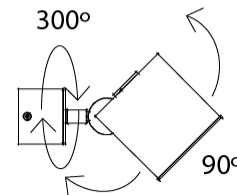

PROJECT	_____
TYPE	_____
SPECIFIER	_____
QUANTITY	_____
DATE	_____

DAU SINGLE SURFACE

D92019-

base number   Finish
Options

1. To build a product code in our configurator select the specify button on the base model # product page
2. To build a manual product code on this datasheet choose from the options listed below in blue font and add the suffix to the base model #

GENERAL

Series: Dau _____
Subseries: Dau Single _____
Brand: Milan _____
Division: Design _____
Mounting Type: Surface _____
Subcategory: Spots _____

PHYSICAL

Shape: Cube _____
Length (mm): 80 _____
Length (in): 3 1/8 _____
Width (mm): 83 _____
Width (in): 3 1/4 _____
Height (mm): 80 _____
Height (in): 3 1/8 _____
Max. Overall Height (mm): 160 _____
Max. Overall Height (in): 6 5/16 _____
Light Distribution: Adjustable / Direct _____
Weight (kg): 0.82 _____
Weight (lbs): 1.81 _____
Fixture Finish: [BAL / MWL / BSL](#) _____
Fixture Material: Extruded Aluminum _____

ELECTRICAL

Number of Lamps: 1 _____
Lamp Type: LED Retrofit _____
Lamp Shape: MR16 _____
Bulb Included: Bulb Not Included _____
Max. Wattage Per Lamp (W): 4 _____
Lamp Base: GU10 _____
Input Voltage (V): 120 _____

LED

OPTICAL

RATINGS AND CERTIFICATIONS

Certified By: Certified for North American Standards _____
IP rating: IP20 _____