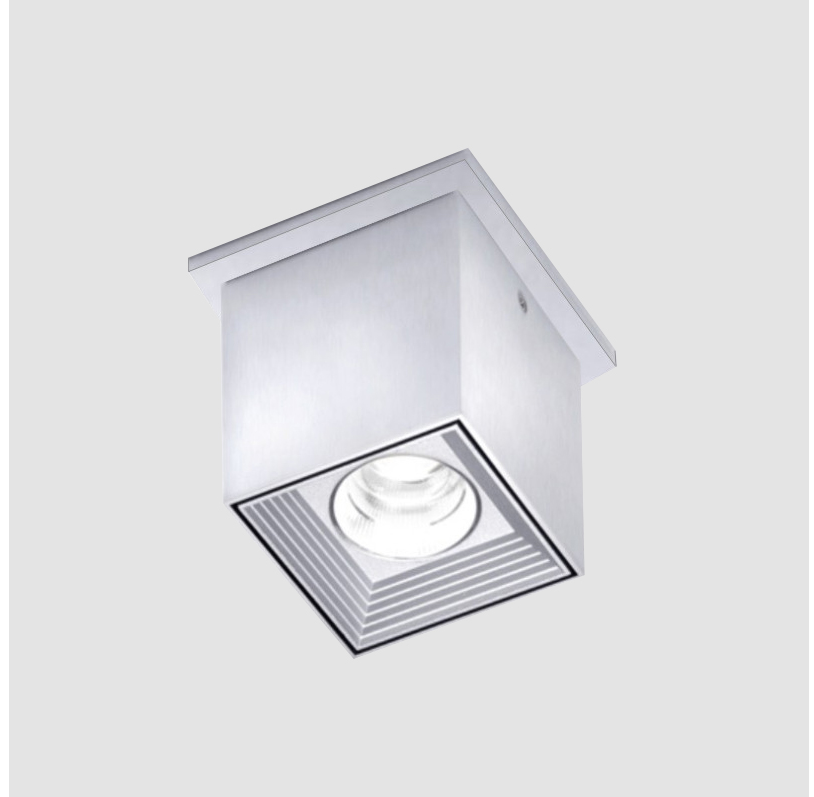

DAU SINGLE SURFACE

D92126R9-

base number Finish
Options

PROJECT
TYPE
SPECIFIER
QUANTITY
DATE

1. To build a product code in our configurator select the specify button on the base model # product page
2. To build a manual product code on this datasheet choose from the options listed below in blue font and add the suffix to the base model #

GENERAL

Series: Dau
Subseries: Dau Single
Brand: Milan
Division: Design
Mounting Type: Surface
Mounting Location: Ceiling
Subcategory: Downlight

PHYSICAL

Shape: Cube
Length (mm): 80
Length (in): 3 1/8
Width (mm): 80
Width (in): 3 1/8
Height (mm): 91
Height (in): 3 9/16
Light Distribution: Direct
Fixture Finish: BAL / MWL / BSL
Fixture Material: Extruded Aluminum

ELECTRICAL

Lamp Type: LED
Input Wattage (W): 10
Total Output Wattage (W): 9.3
Dimming: Tri-Mode (Non-Dimming and Phase Dimming (120Vac only) and 0-10V Dimming)
Driver Included: No
Driver Location: Remote
Driver Type: Constant Current
Input Voltage (V): 120 - 277
Constant Current (MA): 350

LED

Number of LEDs: 1
Color Temperature (°K): 3000
Max. Delivered Lumen (lm): 956
CRI: >90 CRI
Lamp Life (hrs): 50000

OPTICAL

RATINGS AND CERTIFICATIONS

Certified By: Certified for North American Standards
IP rating: IP20