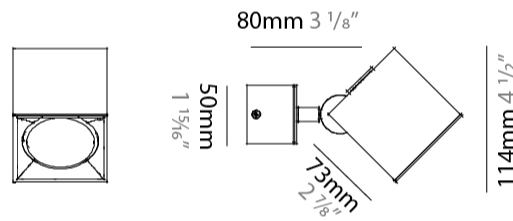

PROJECT	_____
TYPE	_____
SPECIFIER	_____
QUANTITY	_____
DATE	_____

DAU SINGLE SURFACE

D92019-

base number   Finish
Options

1. To build a product code in our configurator select the specify button on the base model # product page
2. To build a manual product code on this datasheet choose from the options listed below in blue font and add the suffix to the base model #

GENERAL

Series: Dau _____
Subseries: Dau Single _____
Brand: Milan _____
Division: Design _____
Mounting Type: Surface _____
Subcategory: Spots _____

PHYSICAL

Shape: Cube _____
Length (mm): 80 _____
Length (in): 3 1/8 _____
Width (mm): 83 _____
Width (in): 3 1/4 _____
Height (mm): 80 _____
Height (in): 3 1/8 _____
Max. Overall Height (mm): 160 _____
Max. Overall Height (in): 6 5/16 _____
Light Distribution: Adjustable / Direct _____
Weight (kg): 0.82 _____
Weight (lbs): 1.81 _____
Fixture Finish: [BAL / MWL / BSL](#) _____
Fixture Material: Extruded Aluminum _____

ELECTRICAL

Number of Lamps: 1 _____
Lamp Type: LED Retrofit _____
Lamp Shape: MR16 _____
Bulb Included: Bulb Not Included _____
Max. Wattage Per Lamp (W): 4 _____
Lamp Base: GU10 _____
Input Voltage (V): 120 _____

LED

OPTICAL

RATINGS AND CERTIFICATIONS

Certified By: Certified for North American Standards _____
IP rating: IP20 _____