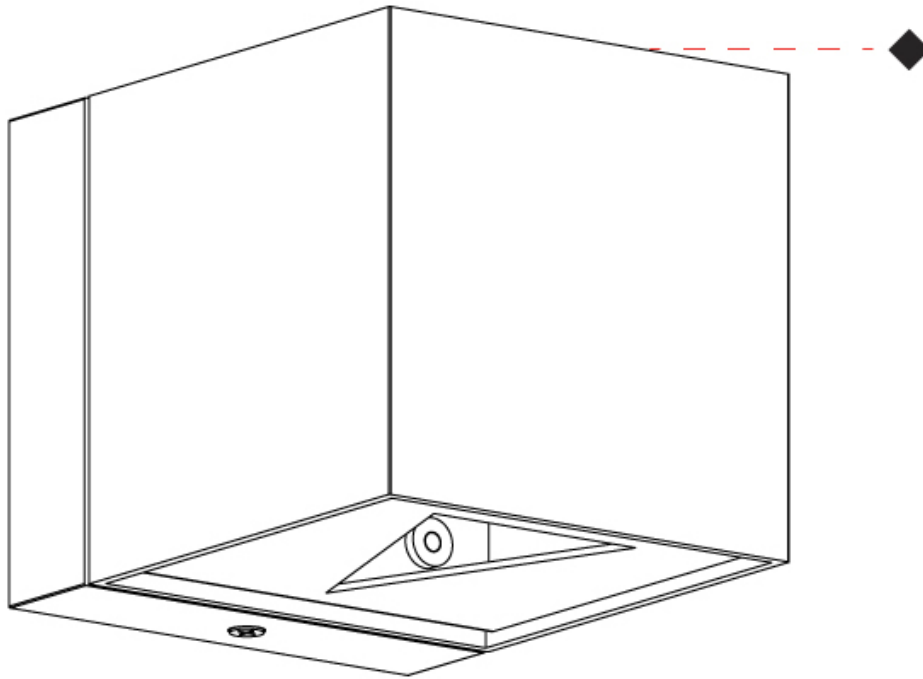

DAU SINGLE SURFACE

D93041-

PROJECT	_____
TYPE	_____
SPECIFIER	_____
QUANTITY	_____
DATE	_____

D